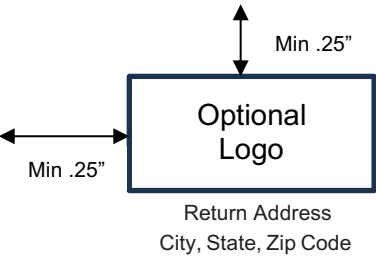

← Bleed Size: 10.25" x 7.25" – Extend all images to edge.

← Cut Line: Trimmed to 10"x7" finished size.

← Safety Line: 9.75" 6.75" – All text should be contained within this border.

Back Cover  
Text/Image Orientation

Fold Line

Front Cover  
Text/Image Orientation

← Bleed Size: 10.25" x 7.25"

← Trim Line: 10"x7"

← Safety Line: 9.75" 6.75"

Inside Top  
Text/Image Orientation

Fold Line

Inside Bottom  
Text/Image Orientation

Note:

- A7 Envelope – 7.25" x 5.25"
- Logo is optional
- Return Address is optional for Print & Ship