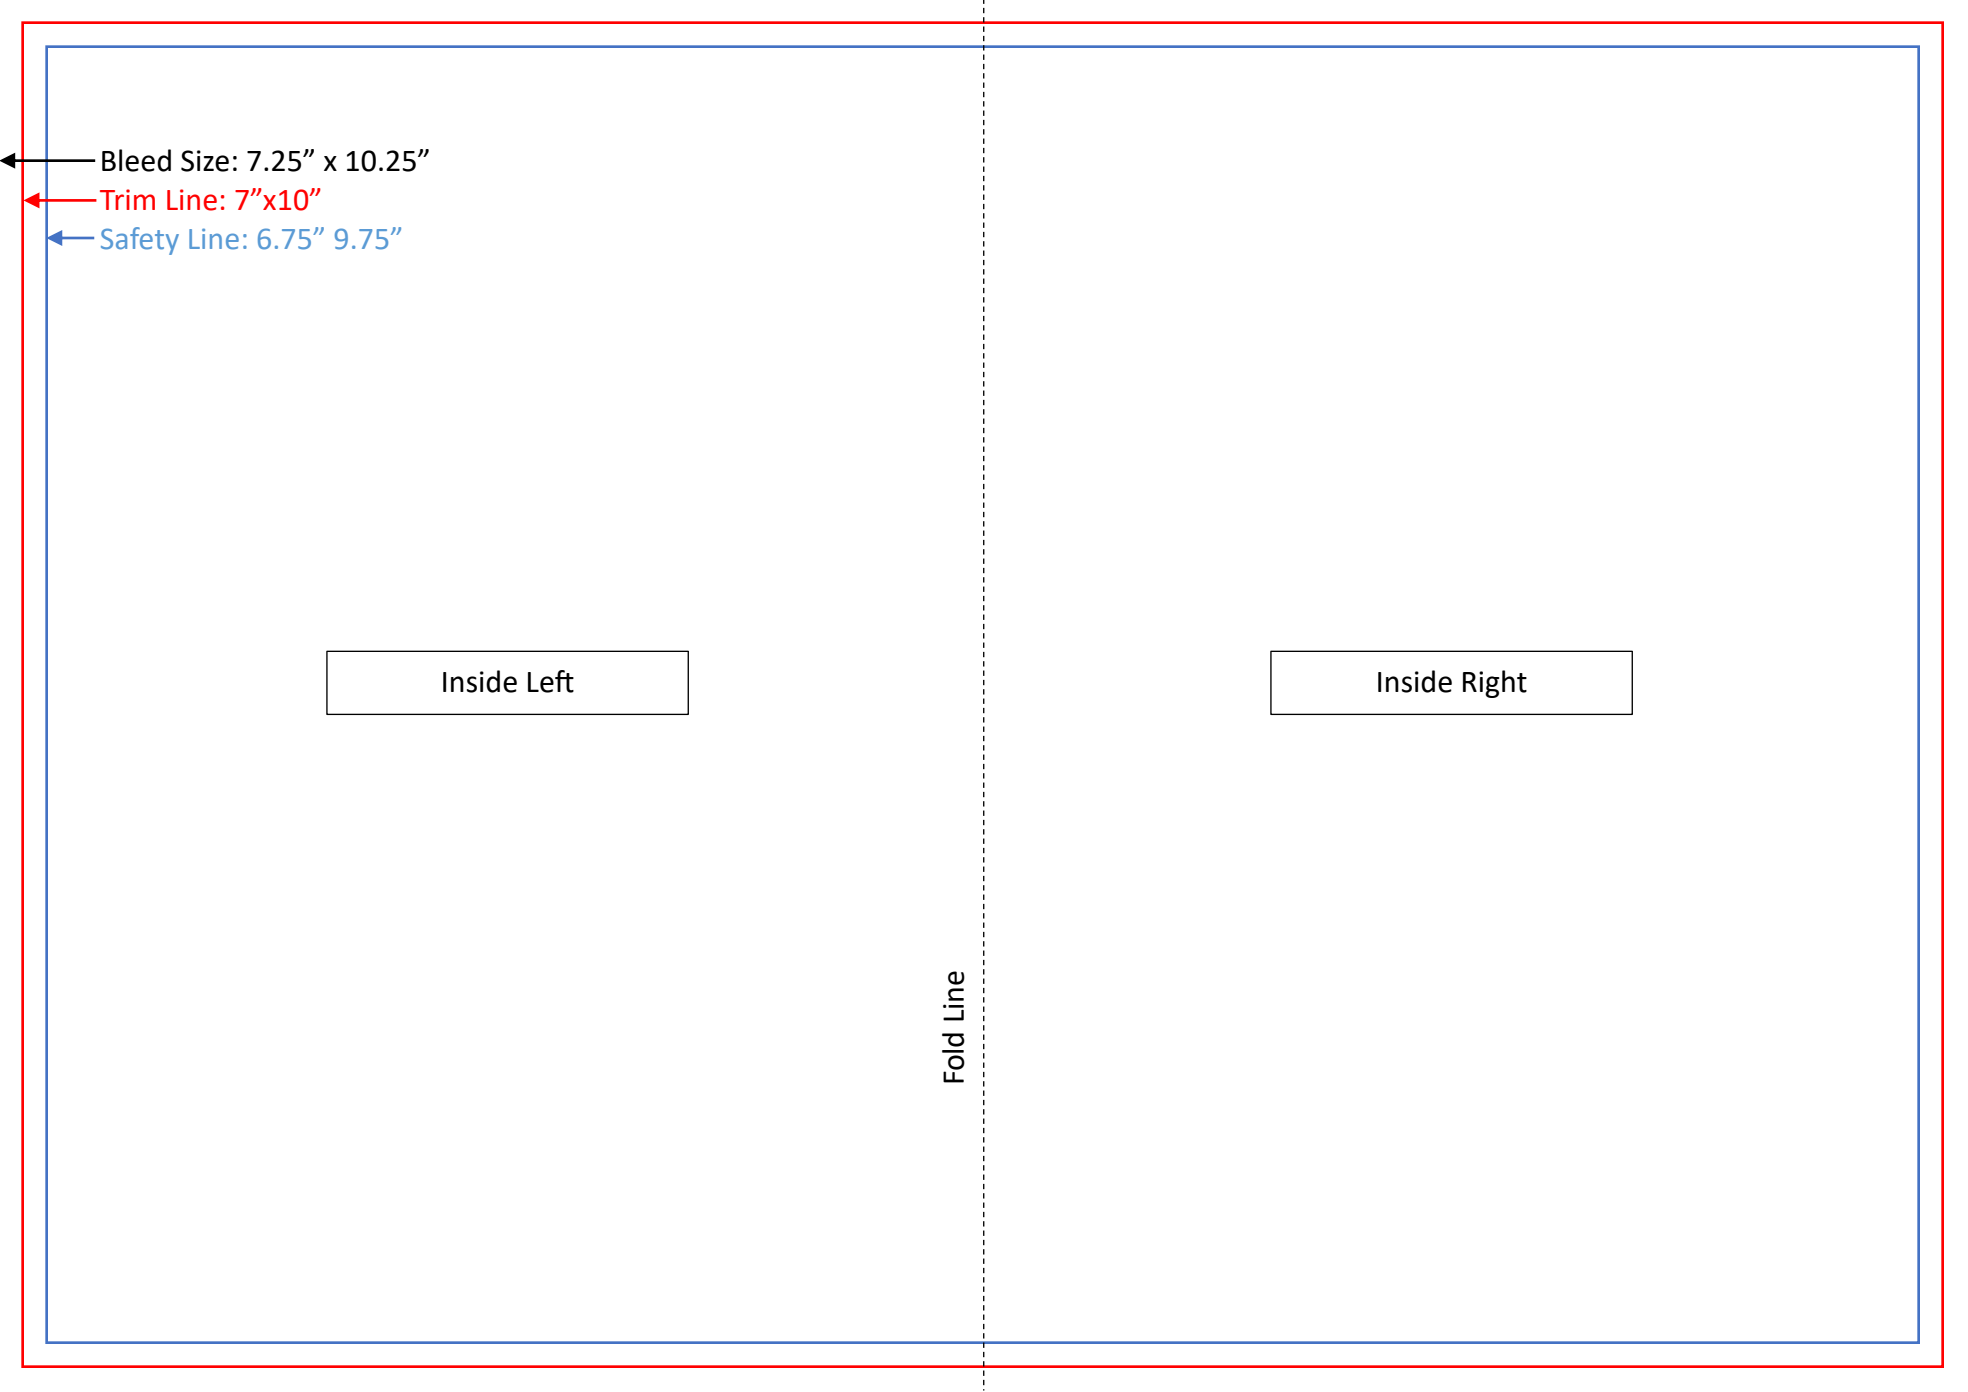

← Bleed Size: 7.25" x 10.25" – Extend all images to edge.
← Cut Line: Trimmed to 7"x10" finished size.
← Safety Line: 6.75" 9.75" – All text should be contained within this border.

Back Cover

Front Cover

Fold Line

Bleed Size: 7.25" x 10.25"

Trim Line: 7"x10"

Safety Line: 6.75" 9.75"

Inside Left

Inside Right

Fold Line

Note:

- A7 Envelope – 7.25" x 5.25"
- Logo is optional
- Return Address is optional for Print & Ship