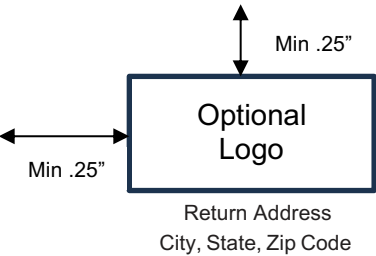

← Bleed Size: 7.25" x 10.25" – Extend all images to edge.
← Cut Line: Trimmed to 7"x10" finished size.
← Safety Line: 6.75" 9.75" – All text should be contained within this border.

Back Cover

Front Cover

Fold Line

Bleed Size: 7.25" x 10.25"

Trim Line: 7"x10"

Safety Line: 6.75" 9.75"

Inside Left

Inside Right

Fold Line

Note: