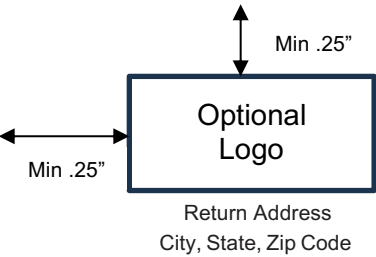

← Bleed Size: 5.25" x 7.25" – Extend all images to edge.

← Cut Line : Trimmed to 5"x7" finished size.

← Safety Line: 4.75" x 6.75" – All text should be contained within this border.

Front

← Bleed Size: 5.25" x 7.25" – Extend all images to edge.

← **Cut Line : Trimmed to 5"x7" finished size.**

← Safety Line: 4.75" x 6.75" – All text should be contained within this border.

Back

Note:

- A7 Envelope – 7.25" x 5.25"
- Logo is optional
- Return Address is optional for Print & Ship