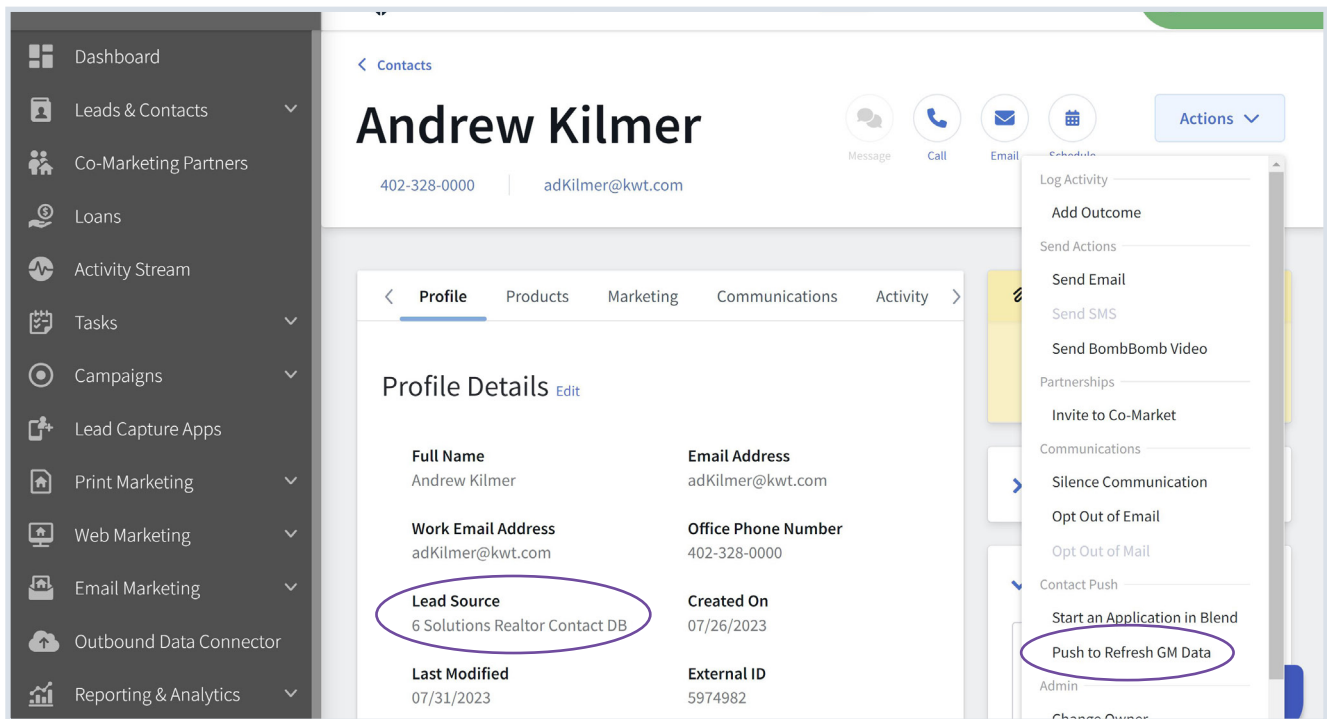

Ingenius/Growth Multiplier Integration

The Ingenius integration allows you to access the Growth Multiplier platform and export loan officer recruit and real estate agent partner data directly into Total Expert. Once completed, you may deploy your communication strategy directly with those professionals using Total Expert's marketing and workflow automation tools. Now, you may also refresh the recruit and real estate information directly within the TE platform so you have the most accurate, up to date information from Ingenius.

Ingenius Integration in a Contact Record

More Information

Please visit our [Total Expert Knowledge Base](#) to view additional materials.